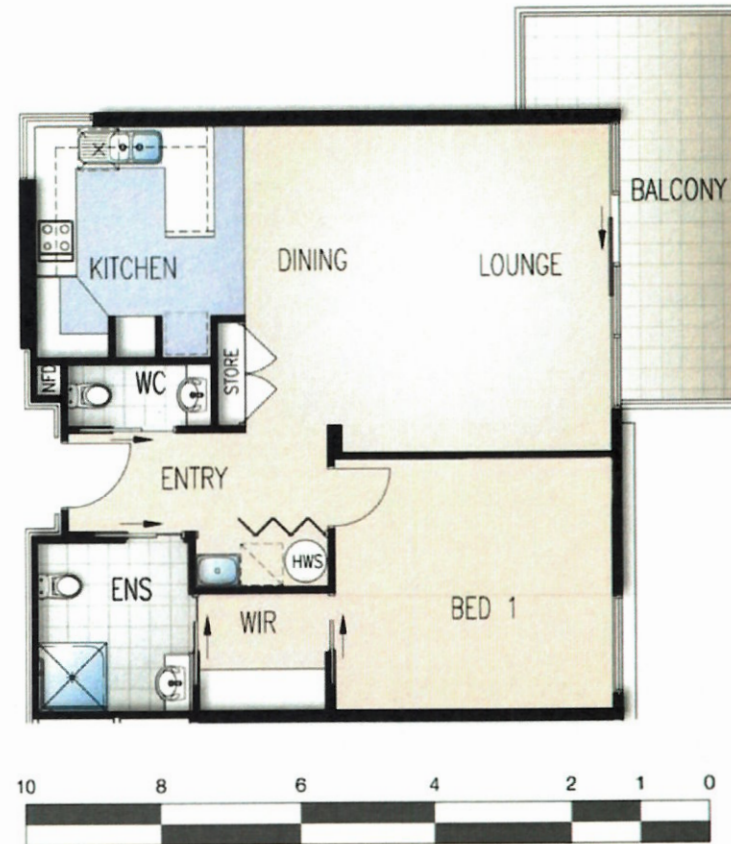

LOCATION PLAN : FIRST FLOOR

ONE BEDROOM APARTMENT

GROSS FLOOR AREA.....75 SQM
 BALCONY AREA.....12 SQM
 TOTAL UNIT AREA.....87 SQM

N ←

Mercy Place Apartments, Parkville - apartment floor plan
 first floor apartment 103