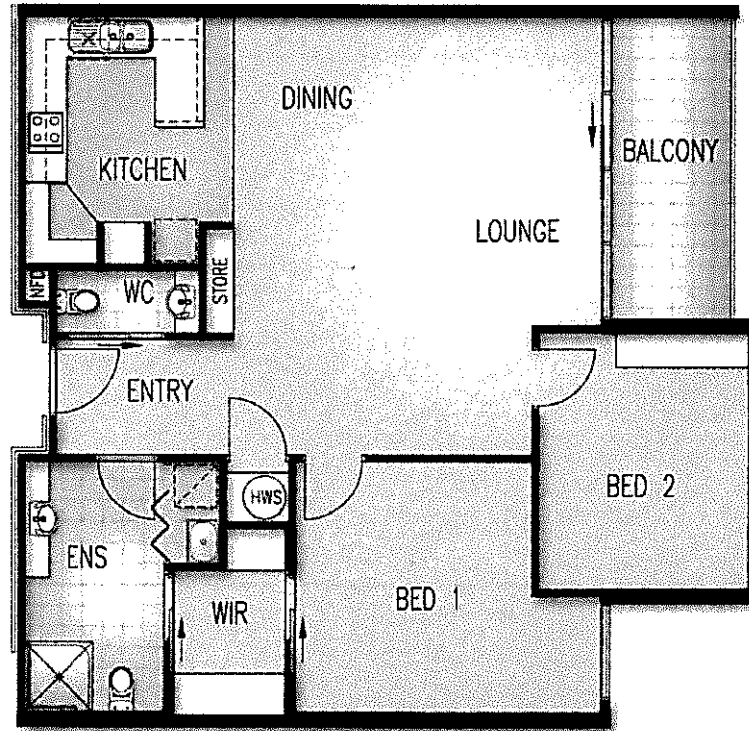

LOCATION PLAN : THIRD FLOOR

TWO BEDROOM APARTMENT

GROSS FLOOR AREA.....97 SQM

BALCONY AREA.....8 SQM

TOTAL UNIT AREA.....105 SQM

Mercy Place Apartments, Parkville - apartment floor plan  
third floor apartment 309