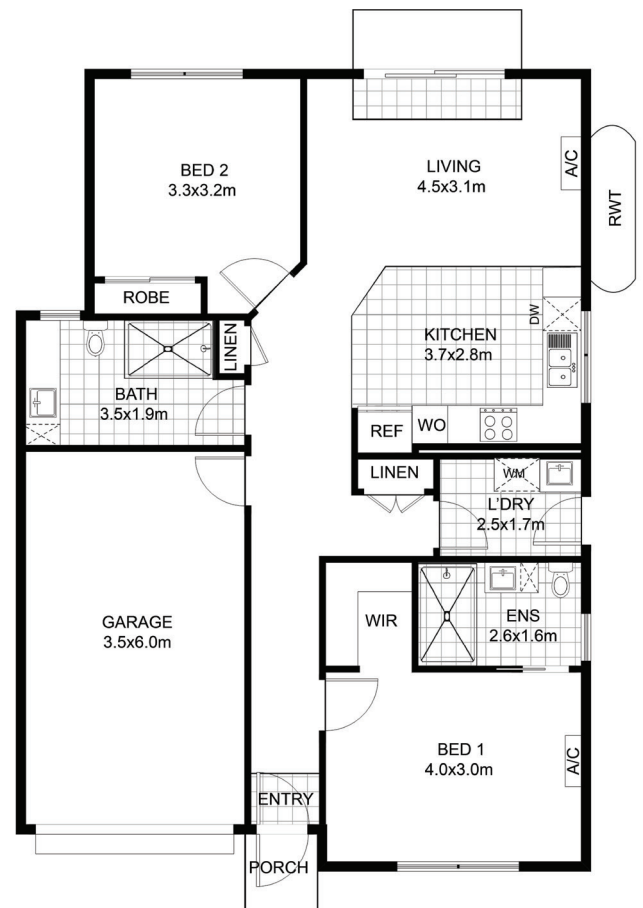

Call today on 1300 112 732 and find out what retirement living at Golden Rise Bendigo can offer you.

Golden Rise
BENDIGO

A seniors living community by
Mercy Health
Care first

Images and floorplans are for illustrative purposes only and while generally typical of the villa layout, minor variations and mirror images may apply. Room dimensions in the diagram are to the interior wall frames face. Exteriors may differ.