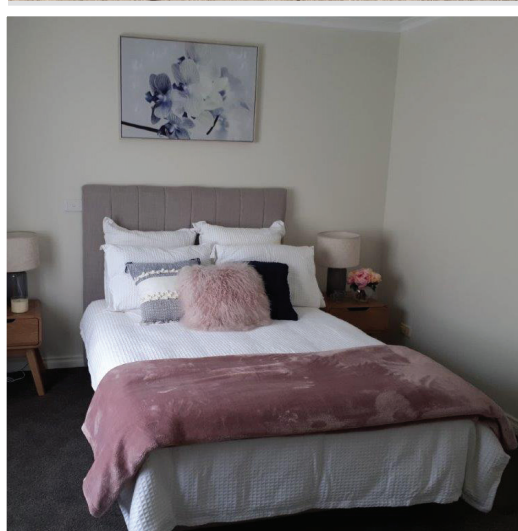

Mercy Health
Care first

Photos are for display purposes only. They may not be indicative of the actual apartment styling

Unit 50 Moylan Loop \$269,000

Features

2 bedrooms, 1 bathroom, 1 garage
Total area 54 sqm

This cosy two-bedroom unit features an open-plan kitchen, dining and living area, one bathroom with laundry facilities, built-in robes in both bedrooms, electric cooking appliances in the kitchen and a car space. With our residential aged care home in the precinct, Mercy Place Rice Village is the perfect option for couples who may have differing care needs now or in the future.

Your apartment includes:

- open plan kitchen/ living/ dining
- electric cooking appliances
- bathroom furnished with tiles, beautiful vanity and tapware
- laundry facilities
- split system heating and cooling
- uncovered car space.